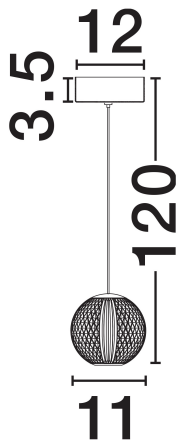

NOVA LUCE

PRODUCT DATASHEET

Version: 001

PRODUCT PHOTOGRAPH

TECHNICAL DRAWING

GENERAL INFORMATION

Product Code	9511010
Collection	Indoor
Product Category	Suspension
Product Family	Brillante
Mounting Location	Wall
Application Environment	Indoor
Specifications	N/A

DIMENSION & WEIGHT

LxWxH (cm)	D: 12 H: 120
Cut Out (cm)	N/A
Weight (Kgr)	1.1

MATERIAL & COLOR

Product Color	Gold
Body Material	Aluminium & Acrylic

APPLICATION & MOUNTING

Ambient Working Temp.	Max 45°C
Type of Protection	IP20
Dimmable	No
Type of Dimming	N/A
Mounting type	Surface
Mounting Depth (cm)	N/A
Led Module Replaceable	No
Light Source	LED

Power (Nominal)	6W
Input voltage (Nominal)	220-240V
Mains Frequency	50/60Hz

PHOTOMETRICAL DATA

Luminous Flux	247lm
Color Temperature	3200K
Light Color (Designation)	Warm White

WARRANTY

Warranty	3 Years
----------	----------------