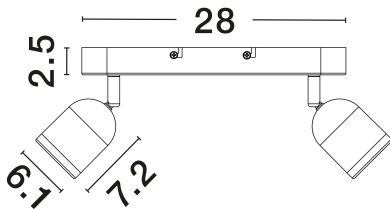

NOVA LUCE

PRODUCT DATASHEET

Version: 001

PRODUCT PHOTOGRAPH

GENERAL INFORMATION

Product Code	9555815
Collection	Indoor
Product Category	Bathroom
Product Family	Orson
Mounting Location	Ceiling
Application Environment	Indoor
Specifications	N/A

DIMENSION & WEIGHT

LxWxH (cm)	L: 28 W: 8 H: 9.7
Cut Out (cm)	N/A
Weight (Kgr)	0.78

MATERIAL & COLOR

Product Color	Sandy Black
Body Material	Metal

TECHNICAL DRAWING

APPLICATION & MOUNTING

Ambient Working Temp.	Max 45°C
Type of Protection	IP44
Dimmable	Yes
Type of Dimming	N/A
Mounting type	Surface
Mounting Depth (cm)	N/A
Led Module Replaceable	Yes
Light Source	GU10

Power (Nominal)	2x10W
Input voltage (Nominal)	100-240V
Mains Frequency	50/60Hz

PHOTOMETRICAL DATA

Luminous Flux	N/A
Color Temperature	N/A
Light Color (Designation)	N/A

WARRANTY

Warranty	3 Years
----------	----------------