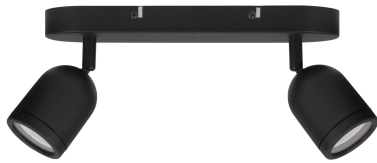

NOVA LUCE

PRODUCT DATASHEET

Version: 001

PRODUCT PHOTOGRAPH

GENERAL INFORMATION

Product Code	9555815
Collection	Indoor
Product Category	Bathroom
Product Family	Orson
Mounting Location	Ceiling
Application Environment	Indoor
Specifications	N/A

DIMENSION & WEIGHT

LxWxH (cm)	L: 28 W: 8 H: 9.7
Cut Out (cm)	N/A
Weight (Kgr)	0.78

MATERIAL & COLOR

Product Color	Sandy Black
Body Material	Metal

TECHNICAL DRAWING

APPLICATION & MOUNTING

Ambient Working Temp.	Max 45°C
Type of Protection	IP44
Dimmable	Yes
Type of Dimming	N/A
Mounting type	Surface
Mounting Depth (cm)	N/A
Led Module Replaceable	Yes
Light Source	GU10