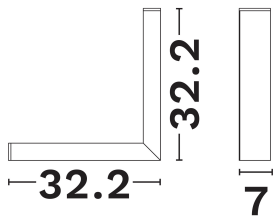

NOVA LUCE

PRODUCT DATASHEET

Version: 001

PRODUCT PHOTOGRAPH

GENERAL INFORMATION

Product Code	8254443
Product Category	Linear
Product Family	Linear Lighting Profiles
Mounting Location	Ceiling
Application Environment	Indoor

DIMENSION & WEIGHT

LxWxH (cm)	L:34.5 W:3.8 H:7 cm
Cut out (cm)	N/A
Weight (Kgr)	1,2

TECHNICAL DRAWING

MATERIAL & COLOR

Product Color	White
Body Material	Aluminium
Cover Material	N/A

APPLICATION & MOUNTING

Ambient Working Temp.	45 C
Type of Protection	IP20
Protection Class IK	IK04
Dimmable	No
Type of Dimming (Optional)	N/A
Mounting type	Surface
Mounting Depth (cm)	Ceiling
Led Module Replaceable	No
Light Source	Led
Adjustable	No

NOVA LUCE

PRODUCT DATASHEET

Version: 001

ELECTRICAL DATA

Power (Nominal)	20
Input voltage (Nominal)	220-240Vac
Mains Frequency	50/60Hz
Output voltage	N/A
Output Current	N/A
Power Factor	N/A
Efficiency	N/A
SVM	N/A
Pst	N/A
Class	I

PHOTOMETRICAL DATA

Luminous Flux	1380
Luminous Efficacy	69
Color Temperature	4000
Light Color (Designation)	Neutral White
CRI	>80
SDCM	<3
Beam Angle	120
UGR	N/A

LIFESPAN

Lifetime	50000
----------	--------------