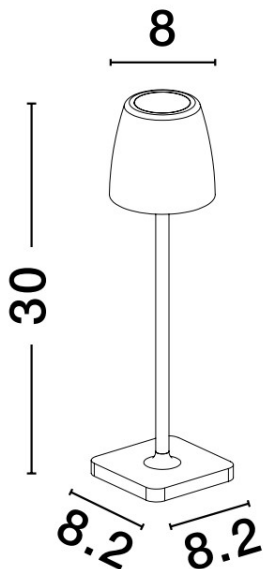

## PRODUCT PHOTOGRAPH

## TECHNICAL DRAWING

## DIMENSION & WEIGHT

LxWxH (cm)	L: 8 W: 8,2 H: 30
Cut out (cm)	N/A
Weight (Kgr)	0.5