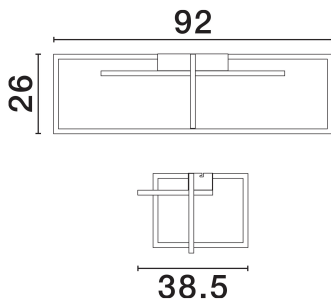

TECHNICAL DRAWING

APPLICATION & MOUNTING

Ambient Working Temp.	Max 45°C
Type of Protection	IP20
Dimmable	Yes
Type of Dimming	Triac
Mounting type	Surface
Mounting Depth (cm)	N/A
Led Module Replaceable	No
Light Source	LED

NOVA LUCE S.A

Schimatari Viotias
32009, Greece

+30 22620 58 121
+30 22620 56 743

info@novaluce.com
www.novaluce.com