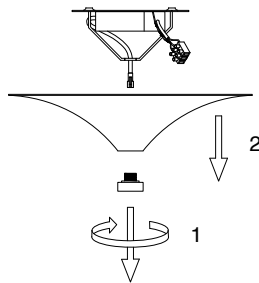

NOVA LUCE

9870048

1

Turn off the general switch

2

Rotate the metal cap to detach

3

Drill holes & apply plastic anchors & Screws

4

Connect the wires & rotate the metal cap

5

Connect the plug & fix in to place the cover with the metal cap

6

Turn on the general switch