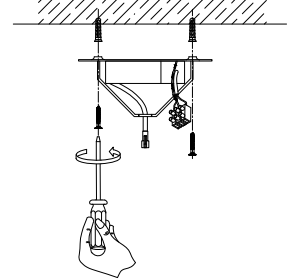

NOVA LUCE

9870048

1

Turn off the general switch

2

Rotate the metal cap to detach

3

Drill holes & apply plastic anchors & Screws

4

Connect the wires & rotate the metal cap

5

Connect the plug & fix in to place the cover with the metal cap

6

Turn on the general switch