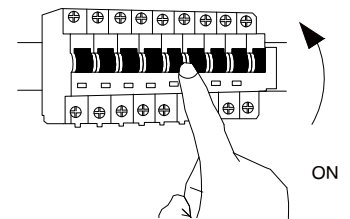

NOVA LUCE

9870048

1

Turn off the general switch

2

Rotate the metal cap to detach

3

Drill holes & apply plastic anchors & Screws

4

Connect the wires & rotate the metal cap

5

Connect the plug & fix in to place the cover with the metal cap

6

Turn on the general switch