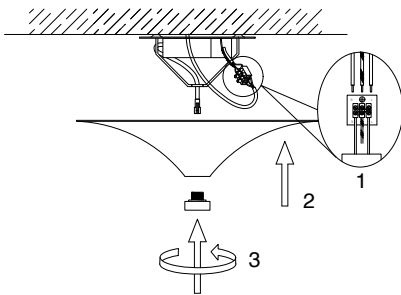

NOVA LUCE

9870048

1

Turn off the general switch

2

Rotate the metal cap to detach

3

Drill holes & apply plastic anchors & Screws

4

Connect the wires & rotate the metal cap

5

Connect the plug & fix in to place the cover with the metal cap

6

Turn on the general switch