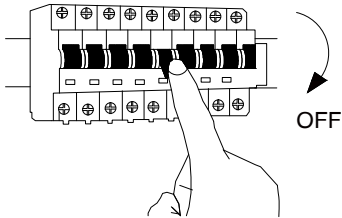

NOVA LUCE

9870048

1

Turn off the general switch

2

Rotate the metal cap to detach

3

Drill holes & apply plastic anchors & Screws

4

Connect the wires & rotate the metal cap

5

Connect the plug & fix in to place the cover with the metal cap

6

Turn on the general switch