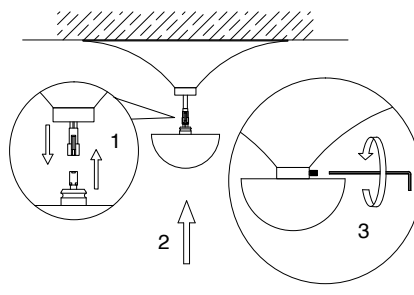

NOVA LUCE

9870048

1

Turn off the general switch

2

Rotate the metal cap to detach

3

Drill holes & apply plastic anchors & Screws

4

Connect the wires & rotate the metal cap

5

Connect the plug & fix in to place the cover with the metal cap

6

Turn on the general switch