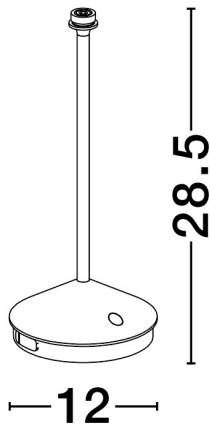

NOVA LUCE

PRODUCT DATASHEET

Version: 001

PRODUCT PHOTOGRAPH

TECHNICAL DRAWING

GENERAL INFORMATION

Product Code	9030619
Collection	Outdoor
Product Category	Table
Product Family	Lumo
Mounting Location	N/A
Application Environment	Outdoor
Specifications	

DIMENSION & WEIGHT

LxWxH (cm)	D: 12 H: 28,5
Cut out (cm)	N/A
Weight (Kgr)	0.33

MATERIAL & COLOR

Product Color	Rust
Body Material	Aluminium & Pc

APPLICATION & MOUNTING

Ambient Working Temp.	Max 45 oC
Type of Protection	IP54
Dimmable	Yes
Type of Dimming (Optional)	Touch dimming
Mounting type	Surface
Mounting Depth (cm)	N/A
Led Module Replaceable	No
Light Source	LED

Power (Nominal)	2 W
Input voltage (Nominal)	220-240Vac
Mains Frequency	50/60Hz

PHOTOMETRICAL DATA

Luminous Flux	120 lm
Color Temperature	3000 K
Light Color (Designation)	Warm White

WARRANTY

Warranty	3 Years
----------	----------------