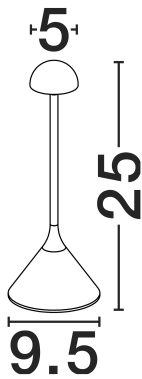

TECHNICAL DRAWING

GENERAL INFORMATION

Product Code	9030146
Collection	Outdoor
Product Category	Portable
Product Family	Dalt
Mounting Location	Portable
Application Environment	Outdoor
Specifications	N/A

DIMENSION & WEIGHT

LxWxH (cm)	D:9.5 H:25 cm
Cut out (cm)	N/A
Weight (Kgr)	0.228

MATERIAL & COLOR

Product Color	Olive
Body Material	Aluminium & Pc

APPLICATION & MOUNTING

Ambient Working Temp.	Max 45 oC
Type of Protection	IP54
Dimmable	Yes
Type of Dimming	N/A
Mounting type	Surface
Mounting Depth (cm)	N/A
Led Module Replaceable	No
Light Source	LED

NOVA LUCE S.A

Schimatari Viotias
32009, Greece

+30 22620 58 121
+30 22620 56 743

info@novaluce.com
www.novaluce.com