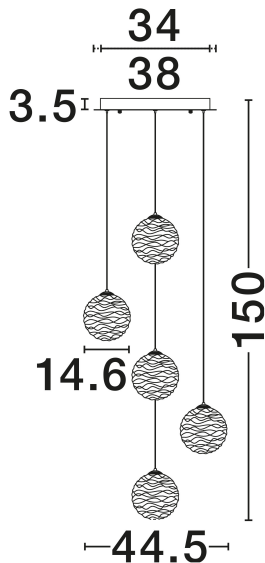

NOVA LUCE

PRODUCT DATASHEET

Version: 001

PRODUCT PHOTOGRAPH

TECHNICAL DRAWING

GENERAL INFORMATION

Product Code	9214165
Collection	Indoor
Product Category	Suspension
Product Family	Blazik
Mounting Location	Ceiling
Application Environment	Indoor
Specifications	N/A

DIMENSION & WEIGHT

LxWxH (cm)	D: 44.5 H: 150
Cut Out (cm)	N/A
Weight (Kgr)	2.45

MATERIAL & COLOR

Product Color	Clear Structured & Brass Gold
Body Material	Glass & Metal

APPLICATION & MOUNTING

Ambient Working Temp.	Max 45°C
Type of Protection	IP20
Dimmable	Yes
Type of Dimming	Triac
Mounting type	Surface
Mounting Depth (cm)	N/A
Led Module Replaceable	No
Light Source	LED

Power (Nominal)	20W
Input voltage (Nominal)	220-240V
Mains Frequency	50/60Hz

PHOTOMETRICAL DATA

Luminous Flux	1454lm
Color Temperature	2700K
Light Color (Designation)	Warm White

WARRANTY

Warranty	3 Years
----------	----------------