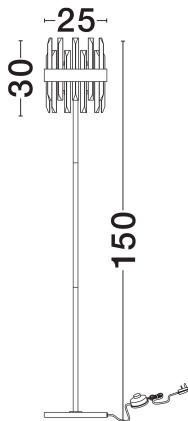

## TECHNICAL DRAWING

## DIMENSION & WEIGHT

LxWxH (cm)	D: 25 H: 150
Cut Out (cm)	N/A
Weight (Kgr)	8