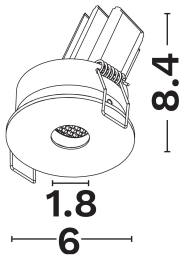

NOVA LUCE

PRODUCT DATASHEET

Version: 001

PRODUCT PHOTOGRAPH

GENERAL INFORMATION

Product Code	9030676
Product Category	Downlights
Product Family	Hollow
Mounting Location	Ceiling
Application Environment	Indoor

DIMENSION & WEIGHT

LxWxH (cm)	D:6 H:8.4
Cut out (cm)	5,5
Weight (Kgr)	N/A

TECHNICAL DRAWING

MATERIAL & COLOR

Product Color	White
Body Material	Aluminium
Cover Material	N/A

APPLICATION & MOUNTING

Ambient Working Temp.	45 C
Type of Protection	IP20
Protection Class IK	IK03
Dimmable	Yes
Type of Dimming (Optional)	Triac/Dali
Mounting type	Recessed
Mounting Depth (cm)	Ceiling
Led Module Replaceable	No
Light Source	Led
Adjustable	Yes

PHOTOMETRICAL DATA

Luminous Flux	394
Luminous Efficacy	56.3
Color Temperature	3000
Light Color (Designation)	Warm White
CRI	97
SDCM	<3
Beam Angle	26
UGR	<13

LIFESPAN

Lifetime	50000
----------	--------------