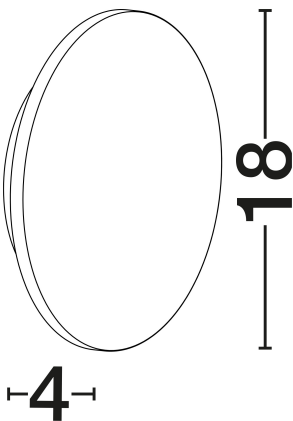

NOVA LUCE

PRODUCT DATASHEET

Version: 001

PRODUCT PHOTOGRAPH

TECHNICAL DRAWING

GENERAL INFORMATION

Product Code	9130512
Collection	Indoor
Product Category	Wall
Product Family	Astrid
Mounting Location	Wall
Application Environment	Indoor
Specifications	N/A

DIMENSION & WEIGHT

LxWxH (cm)	D: 18 W: 4
Cut Out (cm)	N/A
Weight (Kgr)	0.69

MATERIAL & COLOR

Product Color	Sandy White
Body Material	Metal & Aluminium & Acrylic

APPLICATION & MOUNTING

Ambient Working Temp.	Max 45°C
Type of Protection	IP20
Dimmable	No
Type of Dimming	N/A
Mounting type	Surface
Mounting Depth (cm)	N/A
Led Module Replaceable	No
Light Source	LED

Power (Nominal)	12W
Input voltage (Nominal)	220-240V
Mains Frequency	50/60Hz

PHOTOMETRICAL DATA

Luminous Flux	974lm
Color Temperature	3000K
Light Color (Designation)	Warm White

WARRANTY

Warranty	3 Years
----------	----------------