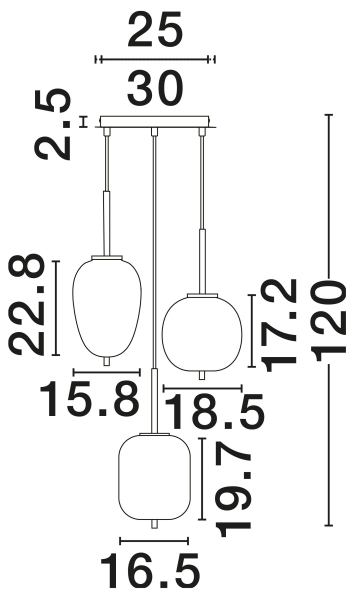

NOVA LUCE

PRODUCT DATASHEET

Version: 001

PRODUCT PHOTOGRAPH

TECHNICAL DRAWING

GENERAL INFORMATION

Product Code	9624082
Collection	Indoor
Product Category	Suspension
Product Family	Lato
Mounting Location	Ceiling
Application Environment	Indoor
Specifications	N/A

DIMENSION & WEIGHT

LxWxH (cm)	D: 46 H: 120
Cut Out (cm)	N/A
Weight (Kgr)	3.2

MATERIAL & COLOR

Product Color	Smokey & Black
Body Material	Glass & Metal

APPLICATION & MOUNTING

Ambient Working Temp.	Max 45°C
Type of Protection	IP20
Dimmable	Yes
Type of Dimming	N/A
Mounting type	Surface
Mounting Depth (cm)	N/A
Led Module Replaceable	Yes
Light Source	E14

Power (Nominal)	4x5W
Input voltage (Nominal)	100-240V
Mains Frequency	50/60Hz

PHOTOMETRICAL DATA

Luminous Flux	N/A
Color Temperature	N/A
Light Color (Designation)	N/A

WARRANTY

Warranty	3 Years
----------	----------------