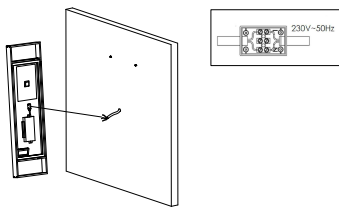

NOVA LUCE

9006023

1

Turn off the general switch

2

Drill holes

3

Apply screws

4

Apply the nut screw

5

Turn on the general switch

6

Turn on the general switch

LED ON/OFF Demister ON/OFF