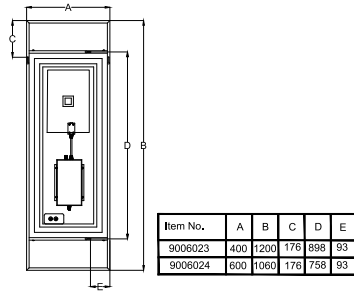

NOVA LUCE

9006023

1

Turn off the general switch

2

Drill holes

3

Apply screws

4

Apply the nut screw

5

Turn on the general switch

6

Turn on the general switch

LED ON/OFF Demister ON/OFF