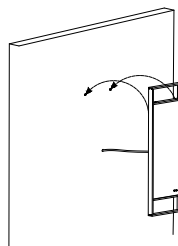

NOVA LUCE

9006023

1

Turn off the general switch

2

Drill holes

3

Apply screws

4

Apply the nut screw

5

Turn on the general switch

6

Turn on the general switch

LED ON/OFF Demister ON/OFF