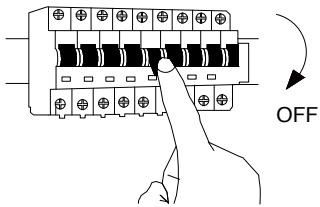

NOVA LUCE

9006023

1

Turn off the general switch

2

Drill holes

3

Apply screws

4

Apply the nut screw

5

Turn on the general switch

6

Turn on the general switch

LED ON/OFF Demister ON/OFF