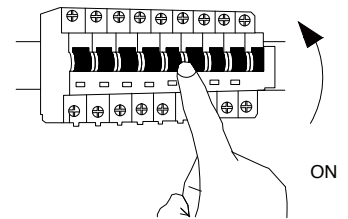

4

Apply the nut screw

5

Turn on the general switch

6

Turn on the general switch

LED ON/OFF Demister ON/OFF