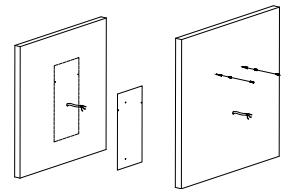

NOVA LUCE

9006023

1

Turn off the general switch

2

Drill holes

3

Apply screws

4

Apply the nut screw

5

Turn on the general switch

6

Turn on the general switch

LED ON/OFF Demister ON/OFF