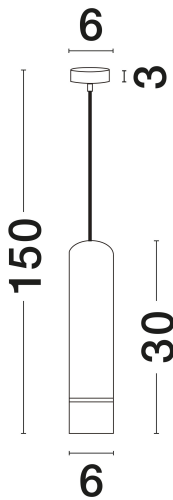

NOVA LUCE

PRODUCT DATASHEET

Version: 001

PRODUCT PHOTOGRAPH

GENERAL INFORMATION

Product Code	9387003
Collection	Indoor
Product Category	Suspension
Product Family	Esca
Mounting Location	Suspension
Application Environment	Indoor
Specifications	N/A

DIMENSION & WEIGHT

LxWxH (cm)	D: 6 H1: 30 H2: 150
Cut Out (cm)	N/A
Weight (Kgr)	0.755

MATERIAL & COLOR

Product Color	Sandy Black
Body Material	Aluminium & Acrylic

APPLICATION & MOUNTING

Ambient Working Temp.	Max 45°C
Type of Protection	IP20
Dimmable	Yes
Type of Dimming	N/A
Mounting type	Surface
Mounting Depth (cm)	N/A
Led Module Replaceable	Yes
Light Source	GU10

TECHNICAL DRAWING

NOVA LUCE S.A

Schimatari Viotias
32009, Greece

+30 22620 58 121
+30 22620 56 743

info@novaluce.com
www.novaluce.com

NOVA LUCE

PRODUCT DATASHEET

Version: 001

ELECTRICAL DATA

Power (Nominal)	1x10W
Input voltage (Nominal)	100-240V
Mains Frequency	50/60Hz

PHOTOMETRICAL DATA

Luminous Flux	N/A
Color Temperature	N/A
Light Color (Designation)	N/A

WARRANTY

Warranty	3 Years
----------	----------------