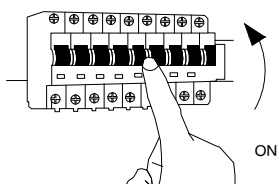

# NOVA LUCE

9540278, 9540279

1

Turn off the general switch

2

Mark & drill holes, apply plastic anchors  
Tie up screws to make it stable

3

Connect wires

4

Fix the cap in place by rotate

5

Turn on the general switch

6