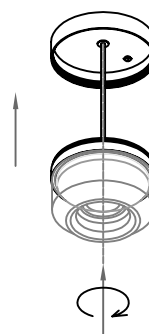

# NOVA LUCE

9540278, 9540279

1

Turn off the general switch

2

Mark & drill holes, apply plastic anchors  
Tie up screws to make it stable

3

Connect wires

4

Fix the cap in place by rotate

5

Turn on the general switch

6