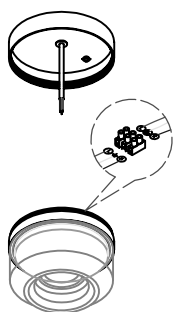

# NOVA LUCE

9540278, 9540279

1

Turn off the general switch

2

Mark & drill holes, apply plastic anchors  
Tie up screws to make it stable

3

Connect wires

4

Fix the cap in place by rotate

5

Turn on the general switch

6