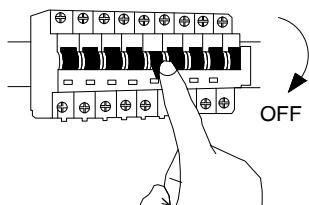

# NOVA LUCE

9540278, 9540279

1

Turn off the general switch

2

Mark & drill holes, apply plastic anchors  
Tie up screws to make it stable

3

Connect wires

4

Fix the cap in place by rotate

5

Turn on the general switch

6