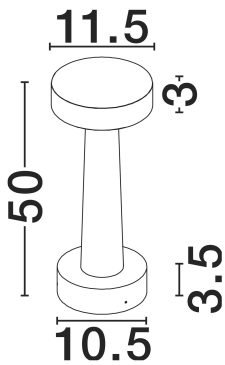

GENERAL INFORMATION

Product Code	9540242
Collection	Outdoor
Product Category	Bollard
Product Family	Cram
Mounting Location	Ground
Application Environment	Outdoor
Specifications	N/A

DIMENSION & WEIGHT

LxWxH (cm)	D:11.5 H:50 cm
Cut out (cm)	N/A
Weight (Kgr)	2.6

MATERIAL & COLOR

Product Color	Gray
Body Material	Sandstone Cement

APPLICATION & MOUNTING

Ambient Working Temp.	(-15°C) ~ (+60°C)
Type of Protection	IP65
Dimmable	No
Type of Dimming	N/A
Mounting type	Surface
Mounting Depth (cm)	N/A
Led Module Replaceable	No
Light Source	LED

NOVA LUCE S.A

Schimatari Viotias
32009, Greece

+30 22620 58 121
+30 22620 56 743

info@novaluce.com
www.novaluce.com