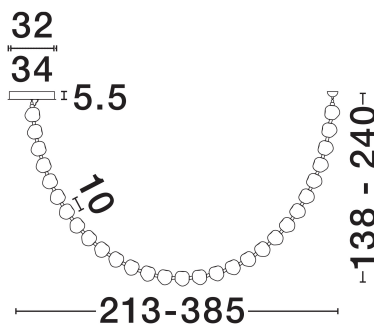

NOVA LUCE

PRODUCT DATASHEET

Version: 001

PRODUCT PHOTOGRAPH

TECHNICAL DRAWING

GENERAL INFORMATION

Product Code	9186813
Collection	Indoor
Product Category	Suspension
Product Family	Ifos
Mounting Location	Wall
Application Environment	Indoor
Specifications	N/A

DIMENSION & WEIGHT

LxWxH (cm)	L: 385 W: 12
Cut Out (cm)	N/A
Weight (Kgr)	25.5

MATERIAL & COLOR

Product Color	Sandy Black & Chrome
Body Material	Metal & Acrylic

APPLICATION & MOUNTING

Ambient Working Temp.	Max 45°C
Type of Protection	IP20
Dimmable	Yes
Type of Dimming	Triac
Mounting type	Surface
Mounting Depth (cm)	N/A
Led Module Replaceable	No
Light Source	LED

Power (Nominal)	119W
Input voltage (Nominal)	220-240V
Mains Frequency	50/60Hz

PHOTOMETRICAL DATA

Luminous Flux	8798lm
Color Temperature	3000K
Light Color (Designation)	Warm White

WARRANTY

Warranty	3 Years
----------	----------------