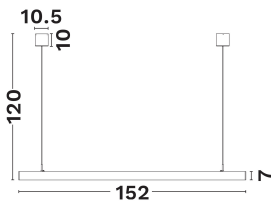

COMPATIBLE WITH

— On/Off Driver: N/A

— Triac Driver: N/A

— Dali Driver: N/A

GENERAL INFORMATION

Product Code	9063611
Product Category	Linear
Product Family	Linear Lighting Profiles
Mounting Location	Ceiling
Application Environment	Indoor

DIMENSION & WEIGHT

LxWxH (cm)	152 W: 3.5 H: 120 cm
Cut out (cm)	N/A
Weight (Kgr)	5

MATERIAL & COLOR

Product Color	Black
Body Material	Aluminium
Cover Material	N/A

APPLICATION & MOUNTING

Ambient Working Temp.	45 C
Type of Protection	IP20
Protection Class IK	IK04
Dimmable	Yes
Type of Dimming (Optional)	Motion Sensor
Mounting type	Suspended
Mounting Depth (cm)	Ceiling
Led Module Replaceable	No
Light Source	Led
Adjustable	No

NOVA LUCE S.A

Schimatari Viotias
32009, Greece

+30 22620 58 121
+30 22620 56 743

info@novaluce.com
www.novaluce.com