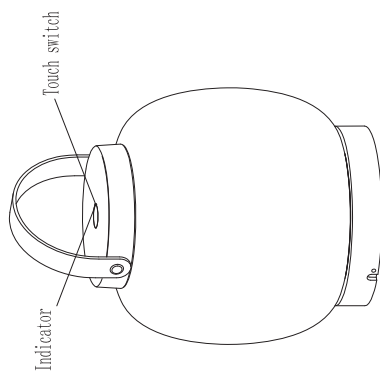

1

Indicator instructions:

1. The flashing green light indicates charging.
2. The steady green light indicates fully charged.

Note: Open the waterproof gasket before charge .
Don't forget to close it after full charge.

2

Touchdimmer:

- Touch1=100% of light-4 hours runtime
- Touch2=40% of light-10 hours runtime
- Touch3=10% of light-50 hours runtime
- Touch4=ON/OFF

Touch dimmer

Note:

Charge time: 3H(1A Charger adapter)

Charging Cable and Plug adapter included, Max Current 2A