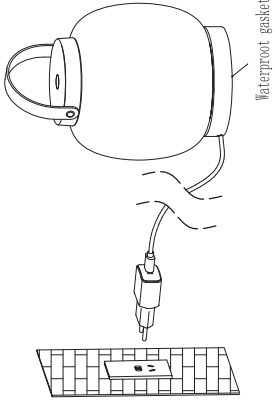

1

Indicator instructions:

1. The flashing green light indicates charging.
2. The steady green light indicates fully charged.

Note: Open the waterproof gasket before charge .
Don't forget to close it after full charge.

2

Touchdimmer:

- Touch1=100% of light-4 hours runtime
- Touch2=40% of light-10 hours runtime
- Touch3=10% of light-50 hours runtime
- Touch4=ON/OFF

Touch dimmer

Note:

Charge time: 3H(1A Charger adapter)

Charging Cable and Plug adapter included, Max Current 2A