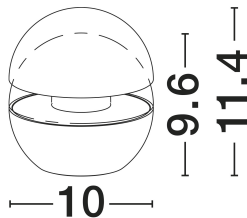

NOVA LUCE

PRODUCT DATASHEET

Version: 001

PRODUCT PHOTOGRAPH

TECHNICAL DRAWING

GENERAL INFORMATION

Product Code	9136400
Collection	Outdoor
Product Category	Portable
Product Family	Puk
Mounting Location	Portable
Application Environment	Outdoor
Specifications	N/A

DIMENSION & WEIGHT

LxWxH (cm)	D:10 H:11.4 cm
Cut out (cm)	N/A
Weight (Kgr)	0.593

MATERIAL & COLOR

Product Color	Sandy Black
Body Material	Aluminium & Pc

APPLICATION & MOUNTING

Ambient Working Temp.	Max 45 oC
Type of Protection	IP54
Dimmable	Yes
Type of Dimming	N/A
Mounting type	Surface
Mounting Depth (cm)	N/A
Led Module Replaceable	No
Light Source	LED

Power (Nominal)	2w
Input voltage (Nominal)	220-240Vac
Mains Frequency	50/60Hz

PHOTOMETRICAL DATA

Luminous Flux	114lm
Color Temperature	3000K
Light Color (Designation)	Warm White

WARRANTY

Warranty	3 Years
----------	----------------