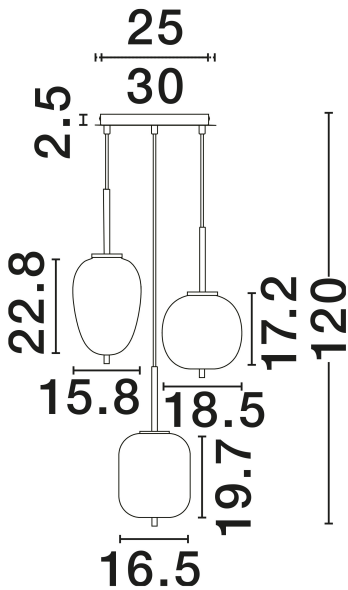

NOVA LUCE

PRODUCT DATASHEET

Version: 001

PRODUCT PHOTOGRAPH

TECHNICAL DRAWING

GENERAL INFORMATION

Product Code	9624078
Collection	Indoor
Product Category	Suspension
Product Family	Lato
Mounting Location	Ceiling
Application Environment	Indoor
Specifications	N/A

DIMENSION & WEIGHT

LxWxH (cm)	D: 30 H: 120
Cut Out (cm)	N/A
Weight (Kgr)	3.5

MATERIAL & COLOR

Product Color	Opal & Black
Body Material	Glass & Metal

APPLICATION & MOUNTING

Ambient Working Temp.	Max 45°C
Type of Protection	IP20
Dimmable	Yes
Type of Dimming	N/A
Mounting type	Surface
Mounting Depth (cm)	N/A
Led Module Replaceable	Yes
Light Source	E14

Power (Nominal)	3x5W
Input voltage (Nominal)	100-240V
Mains Frequency	50/60Hz

PHOTOMETRICAL DATA

Luminous Flux	N/A
Color Temperature	N/A
Light Color (Designation)	N/A

WARRANTY

Warranty	3 Years
----------	----------------