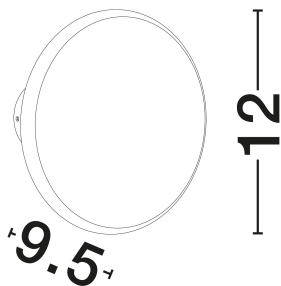

NOVA LUCE

PRODUCT DATASHEET

Version: 001

PRODUCT PHOTOGRAPH

TECHNICAL DRAWING

GENERAL INFORMATION

Product Code	9540232
Collection	Indoor
Product Category	Wall
Product Family	Onut
Mounting Location	Wall
Application Environment	Indoor
Specifications	N/A

DIMENSION & WEIGHT

LxWxH (cm)	D: 12 W: 9.5
Cut Out (cm)	N/A
Weight (Kgr)	0.748

MATERIAL & COLOR

Product Color	White
Body Material	Gypsum

APPLICATION & MOUNTING

Ambient Working Temp.	Max 45°C
Type of Protection	IP20
Dimmable	No
Type of Dimming	N/A
Mounting type	Surface
Mounting Depth (cm)	N/A
Led Module Replaceable	No
Light Source	LED

Power (Nominal)	10W
Input voltage (Nominal)	220-240V
Mains Frequency	50/60Hz

PHOTOMETRICAL DATA

Luminous Flux	566lm
Color Temperature	3000K
Light Color (Designation)	Warm White

WARRANTY

Warranty	3 Years
----------	----------------