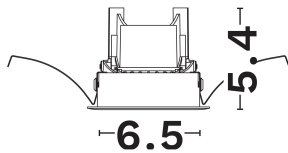

DIMENSION & WEIGHT

LxWxH (cm)	D:6.5 H:5.4
Cut out (cm)	5,8
Weight (Kgr)	0,066

TECHNICAL DRAWING

MATERIAL & COLOR

Product Color	White
Body Material	Aluminium
Cover Material	N/A

APPLICATION & MOUNTING

Ambient Working Temp.	45 C
Type of Protection	IP20
Protection Class IK	IK03
Dimmable	N/A
Type of Dimming (Optional)	N/A
Mounting type	Recessed
Mounting Depth (cm)	Ceiling
Led Module Replaceable	N/A
Light Source	N/A
Adjustable	N/A