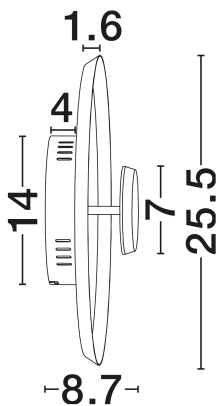

NOVA LUCE

PRODUCT DATASHEET

Version: 001

PRODUCT PHOTOGRAPH

TECHNICAL DRAWING

GENERAL INFORMATION

Product Code	9248188
Collection	Indoor
Product Category	Ceiling
Product Family	Dorell
Mounting Location	Ceiling
Application Environment	Indoor
Specifications	N/A

DIMENSION & WEIGHT

LxWxH (cm)	D: 25.5 H: 8.7
Cut Out (cm)	N/A
Weight (Kgr)	0.75

MATERIAL & COLOR

Product Color	Dark Brown
Body Material	Steel, Aluminium &Acrylic

APPLICATION & MOUNTING

Ambient Working Temp.	Max 45°C
Type of Protection	IP20
Dimmable	No
Type of Dimming	N/A
Mounting type	Surface
Mounting Depth (cm)	N/A
Led Module Replaceable	No
Light Source	LED

Power (Nominal)	6W
Input voltage (Nominal)	220-240V
Mains Frequency	50/60Hz

PHOTOMETRICAL DATA

Luminous Flux	327lm
Color Temperature	2700-3000-4000K
Light Color (Designation)	WW - NW

WARRANTY

Warranty	3 Years
----------	----------------