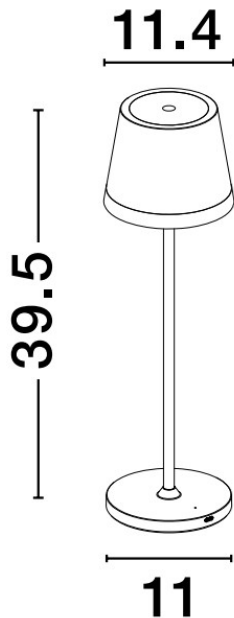

NOVA LUCE

PRODUCT DATASHEET

Version: 001

PRODUCT PHOTOGRAPH

GENERAL INFORMATION

Product Code	9223406
Collection	Outdoor
Product Category	Table
Product Family	SEINA
Mounting Location	N/A
Application Environment	Outdoor

DIMENSION & WEIGHT

LxWxH (cm)	∅: 11,4 W: 11,4 H: 39,5
Cut out (cm)	N/A
Weight (Kgr)	0.8

MATERIAL & COLOR

Product Color	Black
Body Material	Aluminum-Acrylic

TECHNICAL DRAWING

APPLICATION & MOUNTING

Ambient Working Temp.	Max 40 °C
Type of Protection	IP54
Dimmable	Yes
Type of Dimming (Optional)	Touch Dimming
Mounting type	Portable
Mounting Depth (cm)	N/A
Led Module Replaceable	No
Light Source	LED

Power (Nominal)	2W
Input voltage (Nominal)	5Vdc
Mains Frequency	50/60Hz

PHOTOMETRICAL DATA

Luminous Flux	192 lm
Color Temperature	3000K
Light Color (Designation)	Warm White

WARRANTY

Warranty	3 Years
----------	----------------