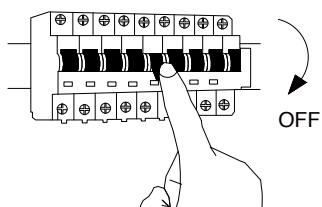

NOVA LUCE

9919116

1

Turn off the general switch

2

Drill holes & apply plastic anchors

3

Apply the screws

4

Connect the wires

5

Apply the bulb with the
Extra piece

6

Put it in place

7

Turn on the general switch