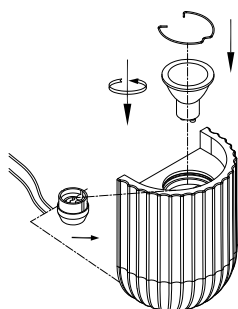

NOVA LUCE

9919116

1

Turn off the general switch

2

Drill holes & apply plastic anchors

3

Apply the screws

4

Connect the wires

5

Apply the bulb with the
Extra piece

6

Put it in place

7

Turn on the general switch