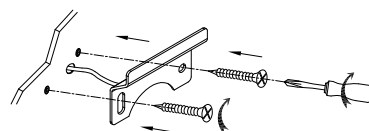

NOVA LUCE

9919116

1

Turn off the general switch

2

Drill holes & apply plastic anchors

3

Apply the screws

4

Connect the wires

5

Apply the bulb with the
Extra piece

6

Put it in place

7

Turn on the general switch