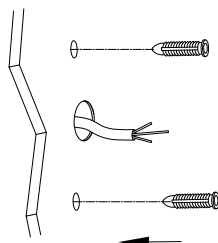

NOVA LUCE

9919116

1

Turn off the general switch

2

Drill holes & apply plastic anchors

3

Apply the screws

4

Connect the wires

5

Apply the bulb with the
Extra piece

6

Put it in place

7

Turn on the general switch