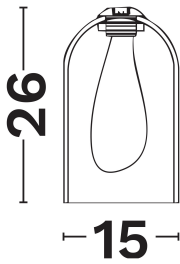

TECHNICAL DRAWING