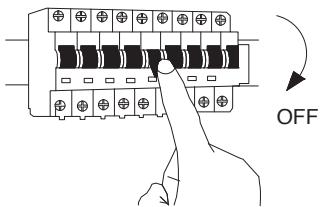

NOVA LUCE

9844052

1

Turn off the general switch

2

Create a CutOut

3

Connect wires