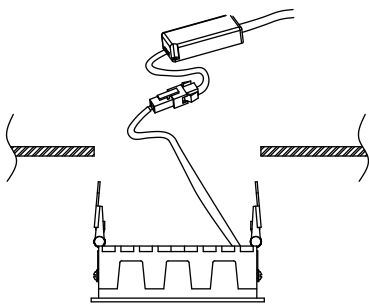

NOVA LUCE

9844052

1

Turn off the general switch

2

Create a CutOut

3

Connect wires

4

Fix the luminaire to the ceiling

5

Turn on the general switch