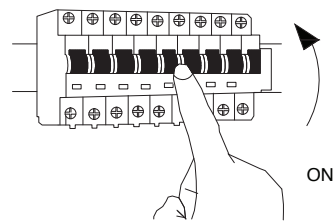

Fix the luminaire to the ceiling

5

Turn on the general switch