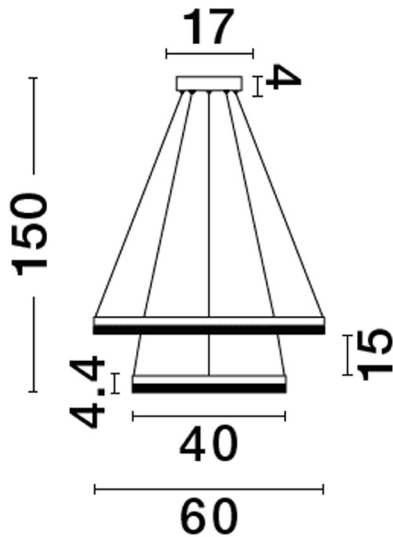

TECHNICAL DRAWING

GENERAL INFORMATION

Product Code	9530229
Collection	Decorative
Product Category	Suspension
Product Family	Adria
Mounting Location	Ceiling
Application Environment	Indoor

DIMENSION & WEIGHT

LxWxH (cm)	D: 60 H: 150
Cut out (cm)	N/A
Weight (Kgr)	1.9

MATERIAL & COLOR

Product Color	Sandy Black
Body Material	Aluminium

APPLICATION & MOUNTING

Ambient Working Temp.	Max 45 oC
Type of Protection	IP20
Dimmable	Yes
Type of Dimming (Optional)	Triac
Mounting type	Ceiling
Mounting Depth (cm)	N/A
Led Module Replaceable	No
Light Source	LED

NOVA LUCE S.A

Schimatari Viotias
32009, Greece

+30 22620 58 121
+30 22620 56 743

info@novaluce.com
www.novaluce.com