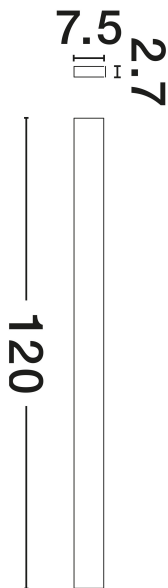

## PRODUCT PHOTOGRAPH

## TECHNICAL DRAWING

## DIMENSION & WEIGHT

LxWxH (cm)	L: 120 W: 2.7 H: 7.5
Cut Out (cm)	N/A
Weight (Kgr)	1.19

### PHOTOMETRICAL DATA

Luminous Flux	<b>3124lm</b>
Color Temperature	<b>3000K</b>
Light Color (Designation)	<b>Warm White</b>