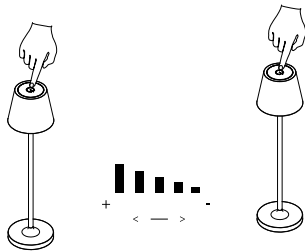

# NOVA LUCE

9030715

1 Touch & Turn It ON

2 Touch & Turn It OFF

3 By Long Press Dimm it or Bright It Up

4 Connect To the Charger When The Battery Is Low

5 Long Lasting Battery life