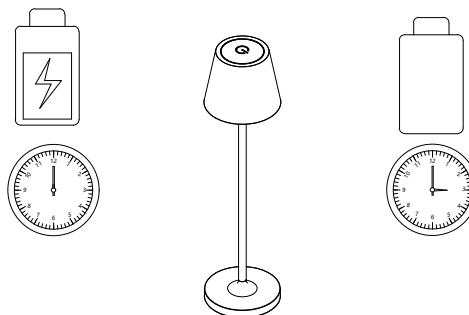

# NOVA LUCE

9030715

1 Touch & Turn It ON

2 Touch & Turn It OFF

3 By Long Press Dimm it or Bright It Up

4 Connect To the Charger When The Battery Is Low

5 Long Lasting Battery life