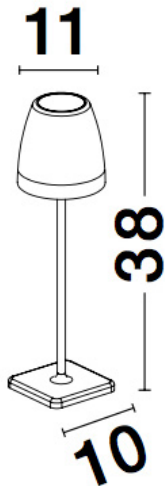

NOVA LUCE

PRODUCT DATASHEET

Version: 001

PRODUCT PHOTOGRAPH

TECHNICAL DRAWING

GENERAL INFORMATION

| | |
|-------------------------|---------|
| Product Code | 9223400 |
| Collection | Outdoor |
| Product Category | Table |
| Product Family | COLT |
| Mounting Location | N/A |
| Application Environment | Outdoor |

DIMENSION & WEIGHT

| | |
|--------------|-------------------|
| LxWxH (cm) | L: 11 W: 11 H: 38 |
| Cut out (cm) | N/A |
| Weight (Kgr) | 1.3 |

MATERIAL & COLOR

| | |
|---------------|--------------------------------|
| Product Color | Sandy Black |
| Body Material | Die-Casting Aluminium -Acrylic |

| | |
|-------------------------|----------------|
| Power (Nominal) | 2W |
| Input voltage (Nominal) | 5Vdc |
| Mains Frequency | 50/60Hz |

PHOTOMETRICAL DATA

| | |
|---------------------------|-------------------|
| Luminous Flux | 207 lm |
| Color Temperature | 3000K |
| Light Color (Designation) | Warm White |