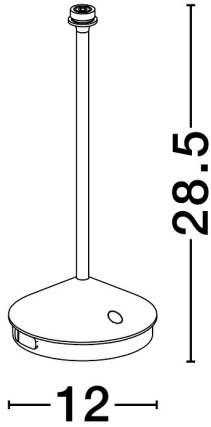

NOVA LUCE

PRODUCT DATASHEET

Version: 001

PRODUCT PHOTOGRAPH

TECHNICAL DRAWING

GENERAL INFORMATION

Product Code	9030617
Collection	Outdoor
Product Category	Table
Product Family	Lumo
Mounting Location	N/A
Application Environment	Outdoor
Specifications	

DIMENSION & WEIGHT

LxWxH (cm)	D: 12 H: 28,5
Cut out (cm)	N/A
Weight (Kgr)	0.33

MATERIAL & COLOR

Product Color	Black
Body Material	Aluminium & Pc

APPLICATION & MOUNTING

Ambient Working Temp.	Max 45 oC
Type of Protection	IP54
Dimmable	Yes
Type of Dimming (Optional)	Touch dimming
Mounting type	Surface
Mounting Depth (cm)	N/A
Led Module Replaceable	No
Light Source	LED

Power (Nominal)	2 W
Input voltage (Nominal)	220-240Vac
Mains Frequency	50/60Hz

PHOTOMETRICAL DATA

Luminous Flux	120 lm
Color Temperature	3000 K
Light Color (Designation)	Warm White

WARRANTY

Warranty	3 Years
----------	----------------