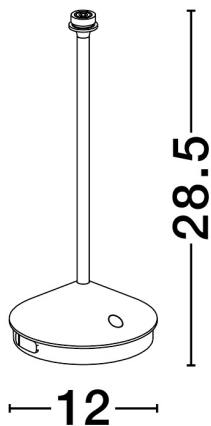

NOVA LUCE

PRODUCT DATASHEET

Version: 001

PRODUCT PHOTOGRAPH

TECHNICAL DRAWING

GENERAL INFORMATION

Product Code	9030617
Collection	Outdoor
Product Category	Table
Product Family	Lumo
Mounting Location	N/A
Application Environment	Outdoor
Specifications	

DIMENSION & WEIGHT

LxWxH (cm)	D: 12 H: 28,5
Cut out (cm)	N/A
Weight (Kgr)	0.33

MATERIAL & COLOR

Product Color	Black
Body Material	Aluminium & Pc

APPLICATION & MOUNTING

Ambient Working Temp.	Max 45 oC
Type of Protection	IP54
Dimmable	Yes
Type of Dimming (Optional)	Touch dimming
Mounting type	Surface
Mounting Depth (cm)	N/A
Led Module Replaceable	No
Light Source	LED

Power (Nominal)	2 W
Input voltage (Nominal)	220-240Vac
Mains Frequency	50/60Hz

PHOTOMETRICAL DATA

Luminous Flux	120 lm
Color Temperature	3000 K
Light Color (Designation)	Warm White

WARRANTY

Warranty	3 Years
----------	----------------