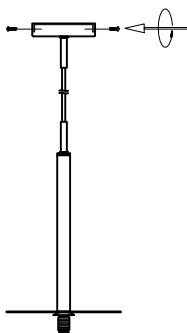

NOVA LUCE

9043306

1

Turn off the general switch

2

Adjust it in place

3

Connect wires

4

Tie up side screws

5

Apply side screws to make it stable

6

Insert the bulb by rotate & tie up the cap into place

7

Turn on the general switch