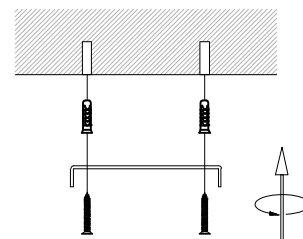

NOVA LUCE

9043306

1

Turn off the general switch

2

Adjust it in place

3

Connect wires

4

Tie up side screws

5

Apply side screws to make it stable

6

Insert the bulb by rotate & tie up the cap into place

7

Turn on the general switch