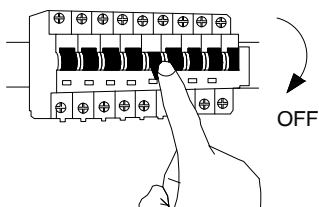

NOVA LUCE

9043306

1

Turn off the general switch

2

Adjust it in place

3

Connect wires

4

Tie up side screws

5

Apply side screws to make it stable

6

Insert the bulb by rotate & tie up the cap into place

7

Turn on the general switch