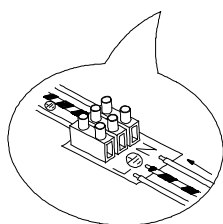

NOVA LUCE

9043306

1

Turn off the general switch

2

Adjust it in place

3

Connect wires

4

Tie up side screws

5

Apply side screws to make it stable

6

Insert the bulb by rotate & tie up the cap into place

7

Turn on the general switch