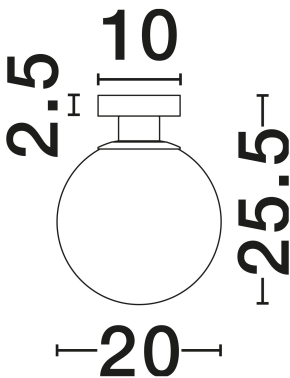

NOVA LUCE

PRODUCT DATASHEET

Version: 001

PRODUCT PHOTOGRAPH

TECHNICAL DRAWING

GENERAL INFORMATION

Product Code	9028840
Collection	Indoor
Product Category	Ceiling
Product Family	Vita
Mounting Location	Ceiling
Application Environment	Indoor
Specifications	N/A

DIMENSION & WEIGHT

LxWxH (cm)	D: 20 H: 25.5
Cut Out (cm)	N/A
Weight (Kgr)	0.7

MATERIAL & COLOR

Product Color	Gradient White & Brass Gold
Body Material	Glass & Metal

APPLICATION & MOUNTING

Ambient Working Temp.	Max 45°C
Type of Protection	IP20
Dimmable	N/A
Type of Dimming	N/A
Mounting type	Surface
Mounting Depth (cm)	N/A
Led Module Replaceable	Yes
Light Source	E27

Power (Nominal)	1x12W
Input voltage (Nominal)	100-240V
Mains Frequency	50/60Hz

PHOTOMETRICAL DATA

Luminus Flux	N/A
Color Temperature	N/A
Light Color (Designation)	N/A

WARRANTY

Warranty	3 Years
----------	----------------