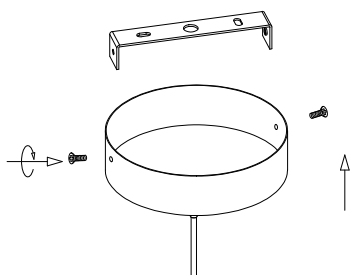

# NOVA LUCE

9214160

1

Turn off the general switch

2

Drill holes & apply plastic anchors  
With screws

3

Connect the wires

4

Apply the side screws

5

Apply the glass in to place

6

Turn on the general switch