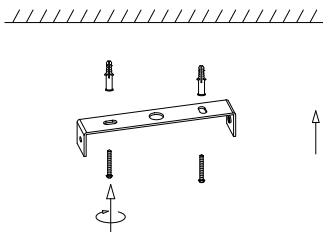

# NOVA LUCE

9214160

1

Turn off the general switch

2

Drill holes & apply plastic anchors  
With screws

3

Connect the wires

4

Apply the side screws

5

Apply the glass in to place

6

Turn on the general switch