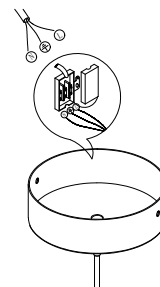

# NOVA LUCE

9214160

1

Turn off the general switch

2

Drill holes & apply plastic anchors  
With screws

3

Connect the wires

4

Apply the side screws

5

Apply the glass in to place

6

Turn on the general switch