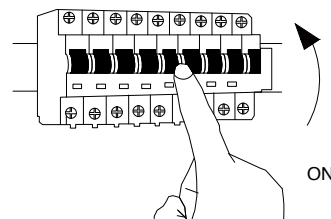

# NOVA LUCE

9214160

1

Turn off the general switch

2

Drill holes & apply plastic anchors  
With screws

3

Connect the wires

4

Apply the side screws

5

Apply the glass in to place

6

Turn on the general switch