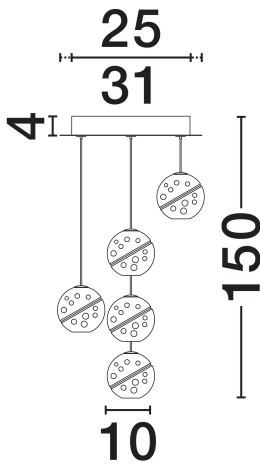

NOVA LUCE

PRODUCT DATASHEET

Version: 001

PRODUCT PHOTOGRAPH

TECHNICAL DRAWING

GENERAL INFORMATION

Product Code	9186960
Collection	Indoor
Product Category	Suspension
Product Family	Licio
Mounting Location	Wall
Application Environment	Indoor
Specifications	N/A

DIMENSION & WEIGHT

LxWxH (cm)	D: 31 H: 150
Cut Out (cm)	N/A
Weight (Kgr)	7.1

MATERIAL & COLOR

Product Color	Gold
Body Material	Metal & Glass

APPLICATION & MOUNTING

Ambient Working Temp.	Max 45°C
Type of Protection	IP20
Dimmable	Yes
Type of Dimming	Triac
Mounting type	Surface
Mounting Depth (cm)	N/A
Led Module Replaceable	No
Light Source	LED

Power (Nominal)	16W
Input voltage (Nominal)	220-240V
Mains Frequency	50/60Hz

PHOTOMETRICAL DATA

Luminous Flux	832lm
Color Temperature	3000K
Light Color (Designation)	Warm White

WARRANTY

Warranty	3 Years
----------	----------------