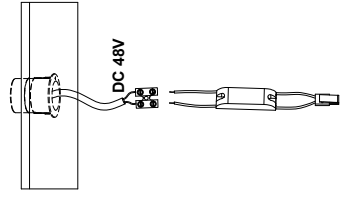

NOVA LUCE

9492905

1. Turn off the general switch

2. Put the product into place

3. Connect the wires

4. Tight it up

5. Click them together

6. Push to click in place