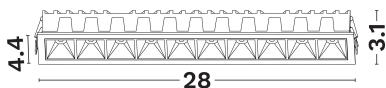

DIMENSION & WEIGHT

LxWxH (cm)	L:28 W:4.4 H:3.1
Cut out (cm)	27,4*3,6
Weight (Kgr)	N/A

TECHNICAL DRAWING

MATERIAL & COLOR

Product Color	White
Body Material	Aluminium
Cover Material	N/A

APPLICATION & MOUNTING