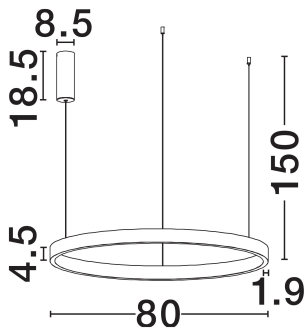

NOVA LUCE

PRODUCT DATASHEET

Version: 001

PRODUCT PHOTOGRAPH

TECHNICAL DRAWING

GENERAL INFORMATION

Product Code	9345663
Collection	Indoor
Product Category	Suspension
Product Family	Elowen
Mounting Location	Wall
Application Environment	Indoor
Specifications	N/A

DIMENSION & WEIGHT

LxWxH (cm)	D: 80 H: 150
Cut Out (cm)	N/A
Weight (Kgr)	2.8

MATERIAL & COLOR

Product Color	Sandy White
Body Material	Aluminium & Acrylic

APPLICATION & MOUNTING

Ambient Working Temp.	Max 45°C
Type of Protection	IP20
Dimmable	Yes
Type of Dimming	Triac
Mounting type	Surface
Mounting Depth (cm)	N/A
Led Module Replaceable	No
Light Source	LED

Power (Nominal)	77W
Input voltage (Nominal)	220-240V
Mains Frequency	50/60Hz

PHOTOMETRICAL DATA

Luminous Flux	3326lm
Color Temperature	3000K
Light Color (Designation)	Warm White

WARRANTY

Warranty	3 Years
----------	----------------