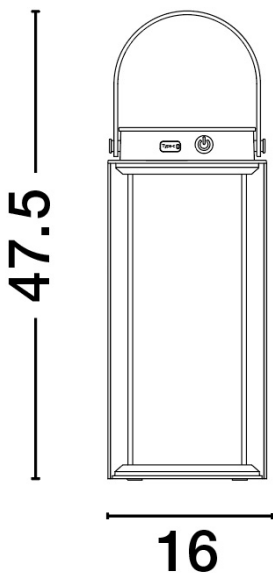

NOVA LUCE

PRODUCT DATASHEET

Version: 001

PRODUCT PHOTOGRAPH

TECHNICAL DRAWING

GENERAL INFORMATION

Product Code	9002861
Collection	Outdoor
Product Category	Floor
Product Family	VERHAL
Mounting Location	N/A
Application Environment	Outdoor

DIMENSION & WEIGHT

LxWxH (cm)	L: 16 W: 16 H: 47,5
Cut out (cm)	N/A
Weight (Kgr)	2.9

MATERIAL & COLOR

Product Color	White
Body Material	Aluminium&-Glass

APPLICATION & MOUNTING

Ambient Working Temp.	Max 40 oC
Type of Protection	IP54
Dimmable	Yes
Type of Dimming (Optional)	Touch Dimming
Mounting type	Portable
Mounting Depth (cm)	N/A
Led Module Replaceable	No
Light Source	LED

Power (Nominal)	2W
Input voltage (Nominal)	3Vdc
Mains Frequency	50/60Hz

PHOTOMETRICAL DATA

Luminous Flux	200 lm
Color Temperature	3000K
Light Color (Designation)	Warm White

WARRANTY

Warranty	3 Years
----------	----------------