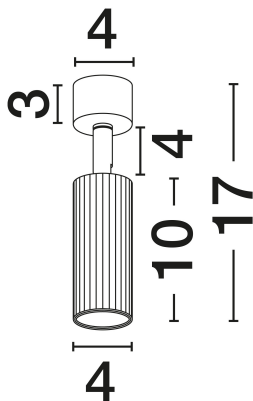

NOVA LUCE

PRODUCT DATASHEET

Version: 001

PRODUCT PHOTOGRAPH

GENERAL INFORMATION

Product Code	9011467
Collection	Indoor
Product Category	Ceiling
Product Family	Comet
Mounting Location	Ceiling
Application Environment	Indoor
Specifications	N/A

DIMENSION & WEIGHT

LxWxH (cm)	D: 4 H: 17
Cut Out (cm)	N/A
Weight (Kgr)	0.16

MATERIAL & COLOR

Product Color	Sandy White
Body Material	Aluminium

TECHNICAL DRAWING

APPLICATION & MOUNTING

Ambient Working Temp.	Max 45°C
Type of Protection	IP20
Dimmable	Yes
Type of Dimming	N/A
Mounting type	Surface
Mounting Depth (cm)	N/A
Led Module Replaceable	Yes
Light Source	MR11/GU10

Power (Nominal)	1x10W
Input voltage (Nominal)	100-240V
Mains Frequency	50/60Hz

PHOTOMETRICAL DATA

Luminous Flux	N/A
Color Temperature	N/A
Light Color (Designation)	N/A

WARRANTY

Warranty	3 Years
----------	----------------