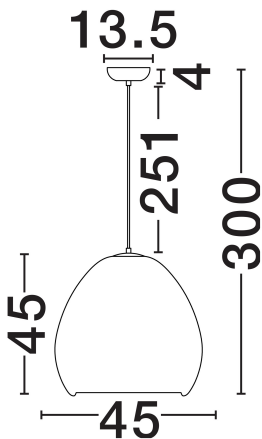

NOVA LUCE

PRODUCT DATASHEET

Version: 001

PRODUCT PHOTOGRAPH

TECHNICAL DRAWING

GENERAL INFORMATION

Product Code	9070632
Collection	Indoor
Product Category	Suspension
Product Family	Pashio
Mounting Location	Wall
Application Environment	Indoor
Specifications	N/A

DIMENSION & WEIGHT

LxWxH (cm)	D: 45 H: 300
Cut Out (cm)	N/A
Weight (Kgr)	2.4

MATERIAL & COLOR

Product Color	White & Black
Body Material	Resin, Paper & Fabric Cable

APPLICATION & MOUNTING

Ambient Working Temp.	Max 45°C
Type of Protection	IP20
Dimmable	N/A
Type of Dimming	N/A
Mounting type	Surface
Mounting Depth (cm)	N/A
Led Module Replaceable	Yes
Light Source	E27

Power (Nominal)	1x12W
Input voltage (Nominal)	220-240V
Mains Frequency	50/60Hz

PHOTOMETRICAL DATA

Luminous Flux	N/A
Color Temperature	N/A
Light Color (Designation)	N/A

WARRANTY

Warranty	3 Years
----------	----------------