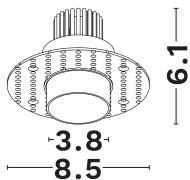

NOVA LUCE

PRODUCT DATASHEET

Version: 001

PRODUCT PHOTOGRAPH

TECHNICAL DRAWING

COMPATIBLE WITH

— On/Off Driver: 9020172

— Triac Driver: 9621520(Remote)

— Dali Driver: 9844145

GENERAL INFORMATION

Product Code	9052012
Product Category	Downlights
Product Family	Selene
Mounting Location	Ceiling
Application Environment	Indoor

DIMENSION & WEIGHT

LxWxH (cm)	D: 3.8 H: 6.1
Cut out (cm)	4.4
Weight (Kgr)	N/A

Power (Nominal)	5
Input voltage (Nominal)	12Vdc
Mains Frequency	50/60Hz
Output voltage	12Vdc
Output Current	500mA
Power Factor	0,5
Efficiency	>73%
SVM	<0.4
Pst	<1
Class	III

PHOTOMETRICAL DATA

Luminous Flux	309
Luminous Efficacy	61.8
Color Temperature	3000
Light Color (Designation)	Warm White
CRI	>90
SDCM	<3
Beam Angle	40
UGR	<17