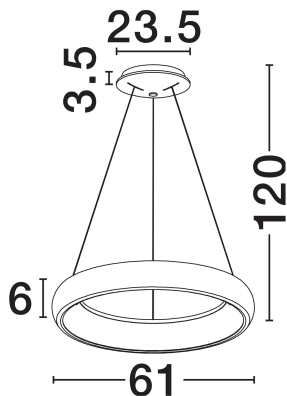

NOVA LUCE

PRODUCT DATASHEET

Version: 001

PRODUCT PHOTOGRAPH

TECHNICAL DRAWING

GENERAL INFORMATION

Product Code	8105602 D
Collection	Indoor
Product Category	Suspension
Product Family	Albi
Mounting Location	Wall
Application Environment	Indoor
Specifications	N/A

DIMENSION & WEIGHT

LxWxH (cm)	D: 61 H1: 6 H2: 120
Cut Out (cm)	N/A
Weight (Kgr)	3.1

MATERIAL & COLOR

Product Color	Sandy Black
Body Material	Aluminium & Acrylic

APPLICATION & MOUNTING

Ambient Working Temp.	Max 45°C
Type of Protection	IP20
Dimmable	Yes
Type of Dimming	Triac
Mounting type	Surface
Mounting Depth (cm)	N/A
Led Module Replaceable	No
Light Source	LED

Power (Nominal)	52W
Input voltage (Nominal)	220-240V
Mains Frequency	50/60Hz

PHOTOMETRICAL DATA

Luminous Flux	2685lm
Color Temperature	3000K
Light Color (Designation)	Warm White

WARRANTY

Warranty	3 Years
----------	----------------