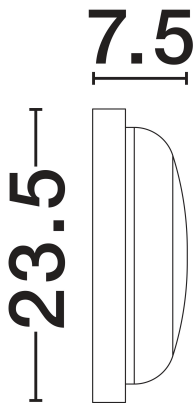

NOVA LUCE

PRODUCT DATASHEET

Version: 001

PRODUCT PHOTOGRAPH

TECHNICAL DRAWING

GENERAL INFORMATION

Product Code	9030768
Collection	Outdoor
Product Category	Ceiling
Product Family	Reo
Mounting Location	Ceiling
Application Environment	Outdoor
Specifications	N/A

DIMENSION & WEIGHT

LxWxH (cm)	D:23.5 H:7.5 cm
Cut out (cm)	N/A
Weight (Kgr)	0.45

MATERIAL & COLOR

Product Color	Sandy White
Body Material	Pc

APPLICATION & MOUNTING

Ambient Working Temp.	Max 45 oC
Type of Protection	IP65
Dimmable	No
Type of Dimming	N/A
Mounting type	Surface
Mounting Depth (cm)	N/A
Led Module Replaceable	No
Light Source	LED

Power (Nominal)	19w
Input voltage (Nominal)	220-240Vac
Mains Frequency	50/60Hz

PHOTOMETRICAL DATA

Luminous Flux	1636lm
Color Temperature	3000K
Light Color (Designation)	Warm White

WARRANTY

Warranty	3 Years
----------	----------------