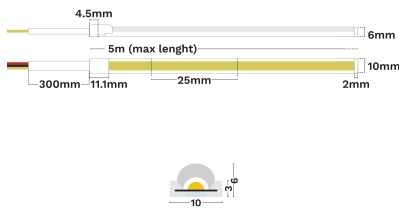

COMPATIBLE WITH

— On/Off Driver: N/A

— Triac Driver: N/A

— Dali Driver: N/A

GENERAL INFORMATION

Product Code	9540031
Product Category	Led Strips
Product Family	Ten
Mounting Location	N/A
Application Environment	Outdoor

DIMENSION & WEIGHT

LxWxH (cm)	L:5m 10 mm
Cut out (cm)	N/A
Weight (Kgr)	N/A

MATERIAL & COLOR

Product Color	N/A
Body Material	Silicone
Cover Material	N/A

APPLICATION & MOUNTING

Ambient Working Temp.	45 C
Type of Protection	IP65
Protection Class IK	N/A
Dimmable	Yes
Type of Dimming (Optional)	Triac/Dali
Mounting type	N/A
Mounting Depth (cm)	N/A
Led Module Replaceable	No
Light Source	Led
Adjustable	No

NOVA LUCE S.A

Schimatari Viotias
32009, Greece

+30 22620 58 121
+30 22620 56 743

info@novaluce.com
www.novaluce.com