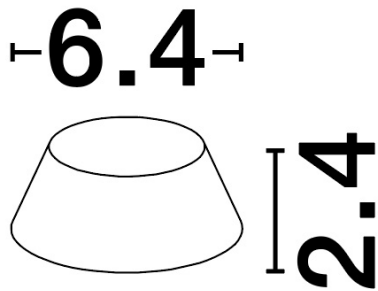

NOVA LUCE

PRODUCT DATASHEET

Version: 001

PRODUCT PHOTOGRAPH

TECHNICAL DRAWING

GENERAL INFORMATION

Product Code	9030616
Collection	Outdoor
Product Category	Accessories
Product Family	Lumo
Mounting Location	N/A
Application Environment	Outdoor
Specifications	

DIMENSION & WEIGHT

LxWxH (cm)	D: 6,4 H: 2,4
Cut out (cm)	N/A
Weight (Kgr)	0.04

MATERIAL & COLOR

Product Color	Olive
Body Material	Aluminium & Pc

APPLICATION & MOUNTING

Ambient Working Temp.	Max 45 oC
Type of Protection	IP54
Dimmable	No
Type of Dimming (Optional)	N/A
Mounting type	Surface
Mounting Depth (cm)	N/A
Led Module Replaceable	No
Light Source	LED

NOVA LUCE S.A

Schimatari Viotias
32009, Greece

+30 22620 58 121
+30 22620 56 743

info@novaluce.com
www.novaluce.com