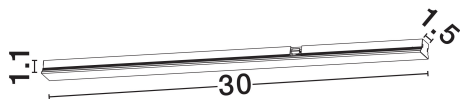

NOVA LUCE

PRODUCT DATASHEET

Version: 001

PRODUCT PHOTOGRAPH

GENERAL INFORMATION

Product Code	9030123
Collection	Indoor
Product Category	Ceiling
Product Family	Madoc
Mounting Location	Wall
Application Environment	Indoor
Specifications	N/A

DIMENSION & WEIGHT

LxWxH (cm)	L: 30 W: 1.5 H: 1.1
Cut Out (cm)	N/A
Weight (Kgr)	0.67

MATERIAL & COLOR

Product Color	Sandy White
Body Material	Aluminium

TECHNICAL DRAWING

APPLICATION & MOUNTING

Ambient Working Temp.	Max 45°C
Type of Protection	IP20
Dimmable	No
Type of Dimming	N/A
Mounting type	Surface
Mounting Depth (cm)	N/A
Led Module Replaceable	No
Light Source	LED

NOVA LUCE S.A

Schimatari Viotias
32009, Greece

+30 22620 58 121
+30 22620 56 743

info@novaluce.com
www.novaluce.com